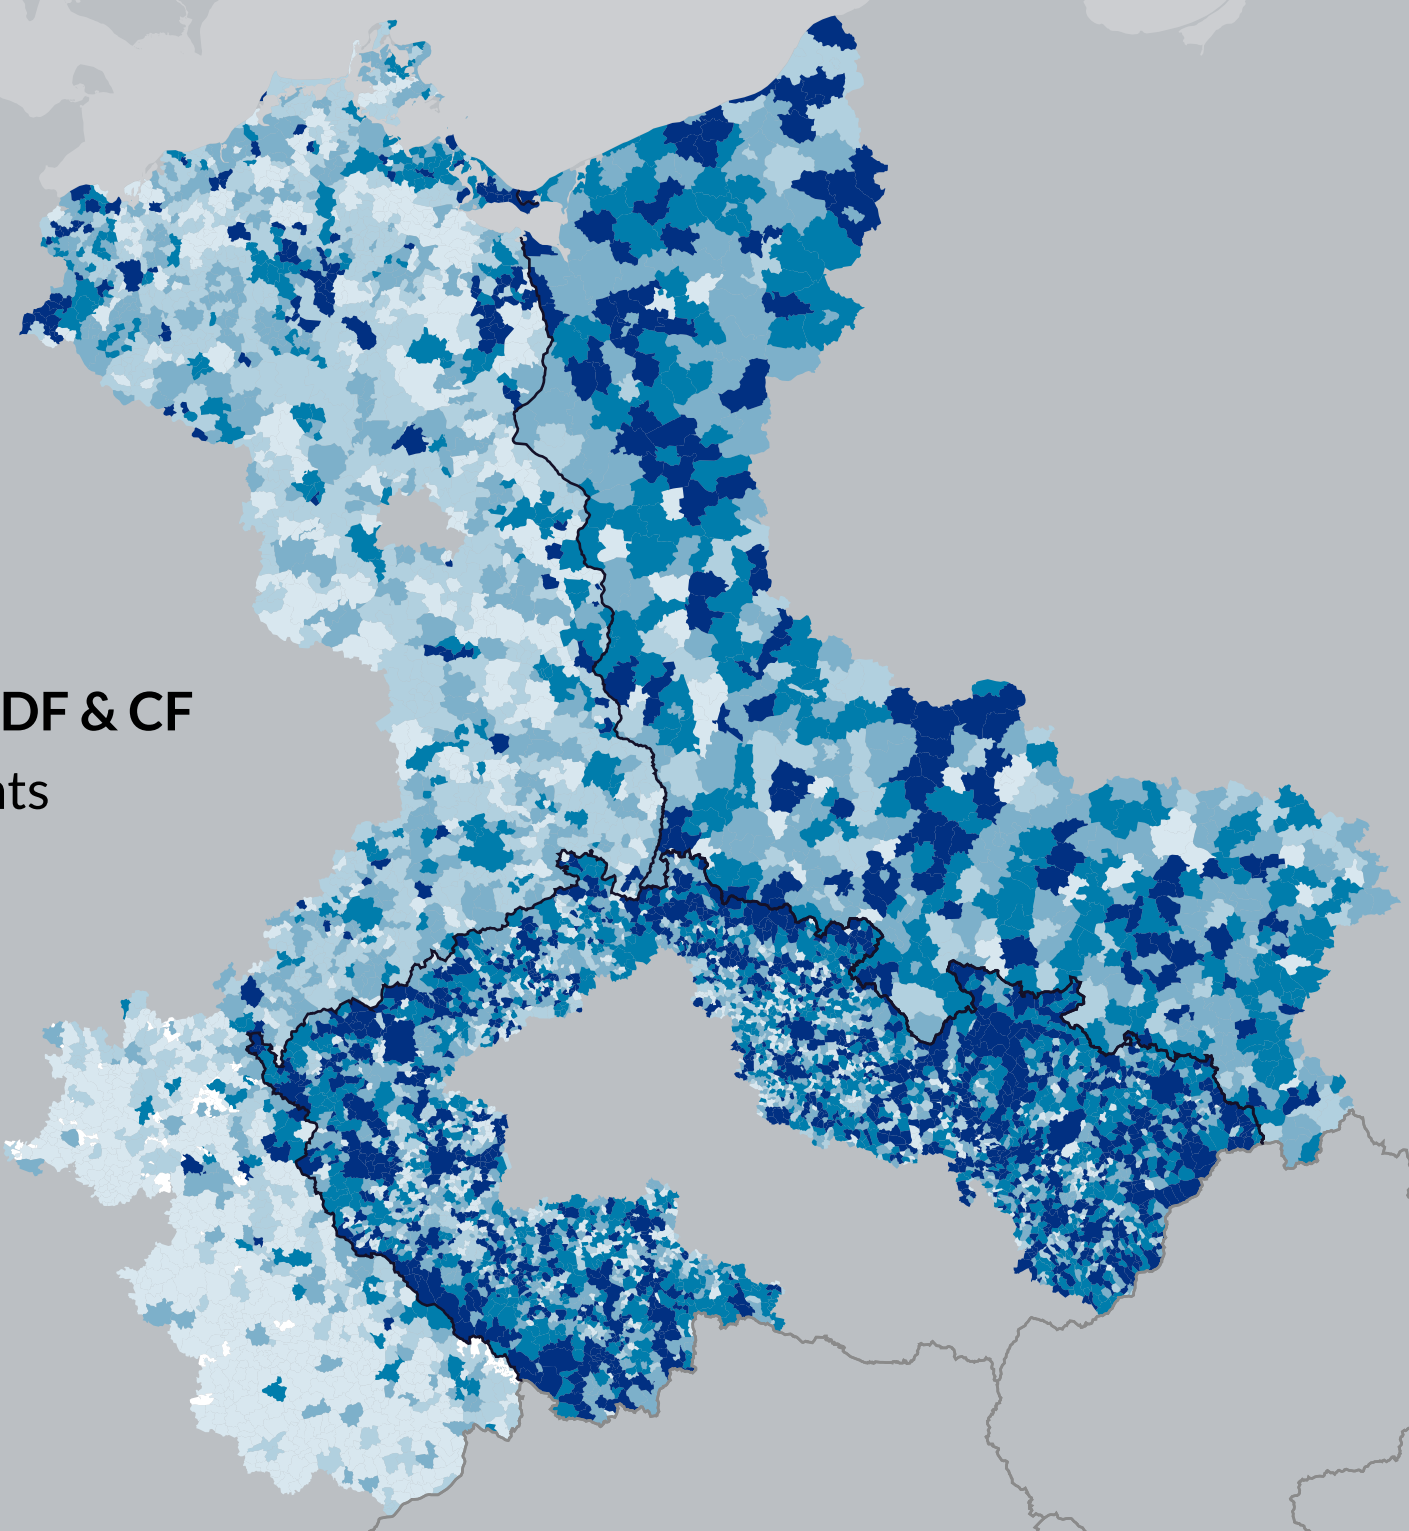

# Funding amounts of selected EU regional funds per 1,000 inhabitants and municipality

Funding period 2007 - 2013

## Committed EU funding of ERDF & CF

Mio. Euro per 1,000 inhabitants

- 0 - 0.03
- 0.03 - 0.23
- 0.23 - 0.71
- 0.71 - 1.83
- > 1.83
- no data

Source: Own representation. © EuroGeographics for the administrative units. Selected municipalities in DE, PL, CZ; ERDF = European Regional Development Fund; CF = Cohesion Fund